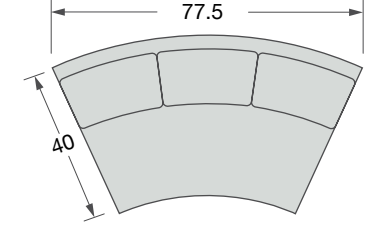

85W 45D 34H  
Inside: 75½W 24D  
Standard With One P-100 20" Throw Pillow

**2666-CBL**  
Kylie Curved Left Bumper

81W 45D 34H  
Inside: 65W 24D

**2666-CBR**  
Kylie Curved Right Bumper

32W 67½D 34H  
Inside: 32w 51½D 18H  
Seat Height:17  
Loose Pillow Back  
Finish Shown: Walnut

**2666-CSR**  
Kylie Curved Right Arm Sofa

85W 45D 34H  
Inside: 75½W 24D  
Standard With One P-100 20" Throw Pillow

**2666-CBR**  
Kylie Curved Right Bumper

81W 45D 34H  
Inside: 65W 24D

**2666-CCL**  
Kylie Curved Chaise Left

62W 45D 34H  
Inside: 52W 24D

**2666-CCR**  
Kylie Curved Chaise Right

62W 45D 34H  
Inside: 52W 24D

**2666-CS0**  
Kylie Curved Armless Sofa

78W 45D 34H  
Inside: 46W 24D

**2666-CSL** Kylie Curved Left Arm Sofa  
**2666-CS0** Kylie Curved Armless Sofa  
**2666-CSR** Kylie Curved Right Arm Sofa