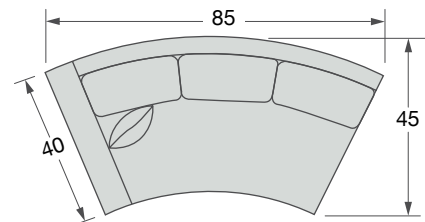

**5165-C1  
Chloe Chair**

38W 34D 31H  
Inside: 24W 22D  
Arm Height: 21 Seat Height: 17  
Tight Back

**3505-01  
Hudson Ottoman**

24W 20D 14H

**5115-01  
Celine Ottoman**

18W 18D 19 1/2H

**L5123-03  
Clement Ottoman**

16W 16D 16H  
Finish Shown: Walnut

Also Available:

**L5123-01  
Clement Ottoman**

14 1/2W 14 1/2D 14H

**L5153-A1  
Bardot Armless Chair**

29W 35D 31H  
Inside: 29W 22D  
Seat Height: 16  
Tight Back

**L5153-01 Bardot Ottoman**

29W 29D 16H

L5123-03 Clement Ottoman  
L5123-01 Clement Ottoman

3405-C1 Margo Chair  
2666-CSL Kylie Curved Left Arm Sofa  
2666-CSO Kylie Curved Armless Sofa  
2666-CSR Kylie Curved Right Arm Sofa  
900-800 Marcel Bunching Cocktail Table  
MH25322-91 Rateau Spot Table

**2666-CSL**  
Kylie Curved Left Arm Sofa

32W 67½D 34H  
Inside: 32w 51½D 18H  
Seat Height:17  
Loose Pillow Back  
Standard With One P-100 20" Throw Pillow  
Finish Shown: Walnut

**2666-CSL**  
Kylie Curved Left Arm Sofa