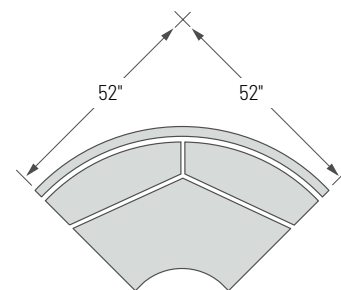

36W 39½D 33½H  
 Inside: 36W 24D  
 Seat Height: 16  
 Loose Pillow Back  
 Finish Shown: Walnut

**5108-A1 Adeline Armless Chair**  
 36W 39½D 33½H  
 Inside: 36W 24D

**5108-E1 Adeline Corner Chair**

39½W 39½D 33½H  
 Inside: 24W 24D  
 Arm Height: 33½ Seat Height: 16  
 Loose Pillow Back  
 Finish Shown: Walnut

**5108-E1 Adeline Corner Chair**  
 39½W 39½D 33½H  
 Inside: 24W 24D

**5108-01 Adeline Ottoman**

39½W 39½D 16H  
 Seat Height: 16  
 Finish Shown: Walnut

3477-C1 Milano Chair  
5114-S1 Genevieve Sofa  
5133-C3 Andre Swivel Chair  
VMA-301 Wren 2 Door Cabinet  
SER-003D Mado Waterfall Cocktail Table

**5114-LR**  
**Genevieve Right**  
**Arm Loveseat**

58w 35 1/2d 30 1/2h  
Inside: 50w 22d  
Arm Height: 25 1/2 Seat Height: 17  
Tight Back

**5114-CU**  
**Genevieve Curved**  
**Corner**

73w 39 1/2d 30 1/2h  
Inside: 43w 22d  
Seat Height: 17  
Tight Back

**5114-LR**  
**Genevieve Right**  
**Arm Loveseat**

58w 35 1/2d 30 1/2h  
Inside: 50w 22d  
Arm Height: 25 1/2 Seat Height: 17  
Tight Back

**5114-S1**  
**Genevieve Sofa**  
92w 35 1/2d 30 1/2h  
Inside: 75w 22d