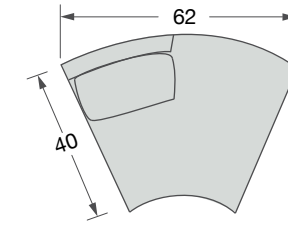

**2666-CSL**  
Kylie Curved Left Arm Sofa

32W 67½D 34H  
Inside: 32w 51½D 18H  
Seat Height:17  
Loose Pillow Back  
Standard With One P-100 20" Throw Pillow  
Finish Shown: Walnut

**2666-CSL**  
Kylie Curved Left Arm Sofa

85W 45D 34H  
Inside: 75½W 24D  
Standard With One P-100 20" Throw Pillow

**2666-CBL**  
Kylie Curved Left Bumper

81W 45D 34H  
Inside: 65W 24D

**2666-CBR**  
Kylie Curved Right Bumper

32W 67½D 34H  
Inside: 32w 51½D 18H  
Seat Height:17  
Loose Pillow Back  
Finish Shown: Walnut

**2666-CSR**  
Kylie Curved Right Arm Sofa

85W 45D 34H  
Inside: 75½W 24D  
Standard With One P-100 20" Throw Pillow

**2666-CBR**  
Kylie Curved Right Bumper

81W 45D 34H  
Inside: 65W 24D

**2666-CCL**  
Kylie Curved Chaise Left

62W 45D 34H  
Inside: 52W 24D

**2666-CCR**  
Kylie Curved Chaise Right

62W 45D 34H  
Inside: 52W 24D

**2666-CS0**  
Kylie Curved Armless Sofa

78W 45D 34H  
Inside: 46W 24D

**2666-CSL** Kylie Curved Left Arm Sofa  
**2666-CS0** Kylie Curved Armless Sofa  
**2666-CSR** Kylie Curved Right Arm Sofa