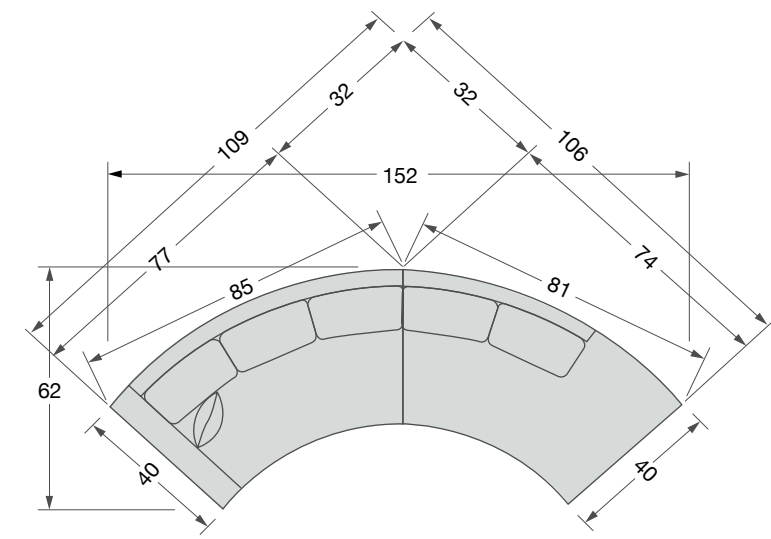

2666-CSL Kylie Curved Left Arm Sofa
2666-CBR Kylie Curved Right Bumper