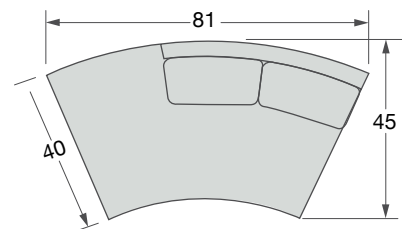

2666-CBL
Kylie Curved Left Bumper

81W 45D 34H
Inside: 65W 24D