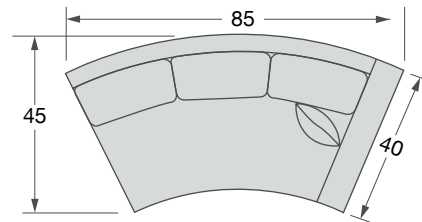

**2666-CSL**  
Kylie Curved Left Arm Sofa

32W 67½D 34H  
Inside: 32w 51½D 18H  
Seat Height:17  
Loose Pillow Back  
Standard With One P-100 20" Throw Pillow  
Finish Shown: Walnut

**2666-CSL**  
Kylie Curved Left Arm Sofa

85W 45D 34H  
Inside: 75½W 24D  
Standard With One P-100 20" Throw Pillow

**2666-CBL**  
Kylie Curved Left Bumper

81W 45D 34H  
Inside: 65W 24D

**2666-CBR**  
Kylie Curved Right Bumper

32W 67½D 34H  
Inside: 32w 51½D 18H  
Seat Height:17  
Loose Pillow Back  
Finish Shown: Walnut