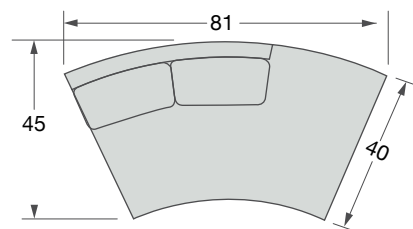

2666-CBR
Kylie Curved Right Bumper

81W 45D 34H
Inside: 65W 24D