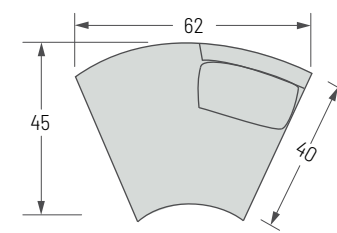

2666-CCL
Kylie Curved Chaise Left

62W 45D 34H
Inside: 52W 24D